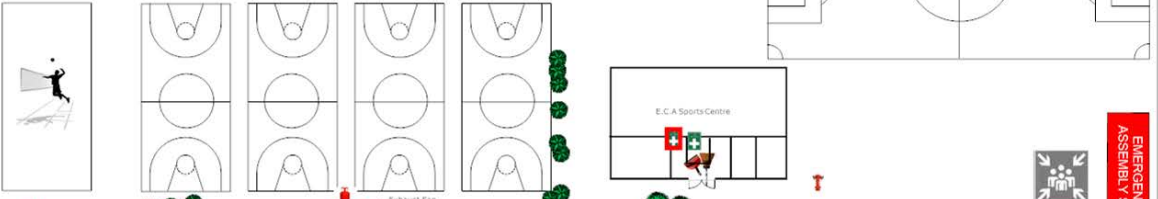

Westall Secondary College Map

MELWAYS 79 – G7

FAIRBANK AVE

- FIRE HYDRANT OUTLET
- CHEMICAL HAZARD
- EPI-PEN
- FIRST AID KITS
- ASTHMA KITS
- CLEANERS ROOM

WESTALL PRIMARY SCHOOL

WESTALL SHOPS

**GATE NO. 4
DRIVE IN & OUT**

**GATE NO. 5
EXIT ONLY**

**GATE NO. 6
ENTRY ONLY**

**GATE NO. 3
DRIVE IN & OUT**

**GATE NO. 2
DRIVE IN & OUT**

**GATE NO. 1
DRIVE IN & OUT**

ROSEBANK AVE

BRADY AVE

©1970/2015/2016